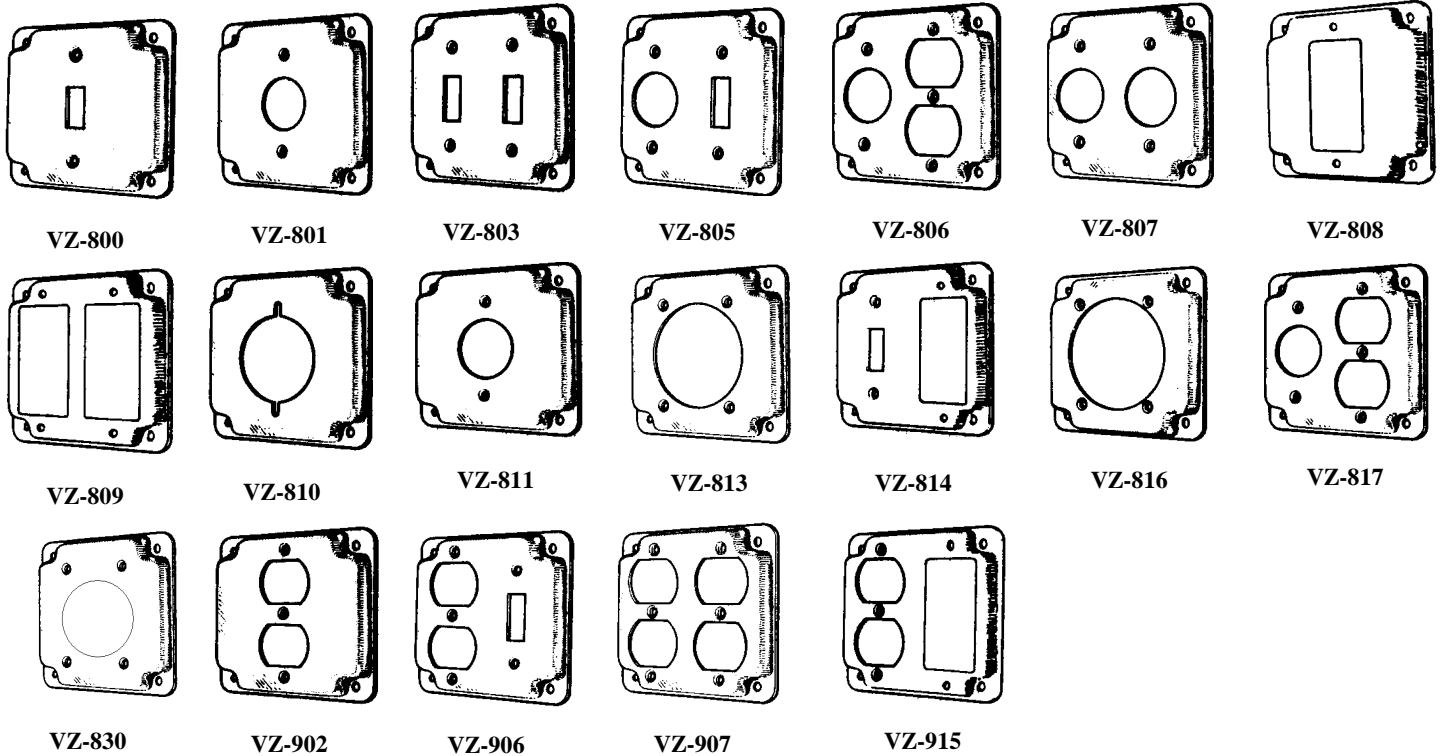

# 4" SQUARE, 1/2" RAISED FINISHED COVERS

1350 GARRISON AVE., BRONX, NY 10474  
Tel: (718) 893-2763 Fax: (800) 221-3932  
www.victorsp.com

Baked Gray powder finished inside and out  
Smooth fully depressed corners, means easier in-  
stallation of covers  
Additional Screw holes to meet NEC requirements  
Screws are included

7.0 Cu. In.  
UL listed

STANDARD PACKAGING 50 COVERS PER CARTON