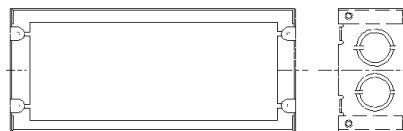

1 5/8" DEEP, 4 1/2" WIDE, 1/2 & 3/4 CONCENTRIC KNOCKOUTS

VICTOR PART NUMBER	LENGTH	CUBIC INCH CAPACITY	KNOCK - OUT SIDES	KNOCK-OUT ENDS	STANDARD PACKAGE	LBS PER 100 PIECES
VCOLL158-2	6 13/16	46.0	8	4	25	84
VCOLL158-3	8 5/8	58.5	10	4	20	96
VCOLL158-4	10 7/16	71.0	12	4	20	110
VCOLL158-5	12 1/4	84.0	14	4	10	122
VCOLL158-6	14 1/16	95.0	16	4	5	134
VCOLL158-7	15 7/8	108.5	18	4	5	146
VCOLL158-8	17 11/16	122.0	20	4	5	160
VCOLL158-9	19 1/2	133.5	22	4	5	171

2 1/2" DEEP, 4 1/2" WIDE, 1/2 & 3/4 CONCENTRIC KNOCKOUTS

VICTOR PART NUMBER	LENGTH	CUBIC INCH CAPACITY	KNOCK - OUT SIDES	KNOCK-OUT ENDS	STANDARD PACKAGE	LBS PER 100 PIECES
VCOLL212-2	6 13/16	71.0	8	4	25	124
VCOLL212-3	8 5/8	90.5	10	4	20	143
VCOLL212-4	10 7/16	111.82	12	4	20	161
VCOLL212-5	12 1/4	128.7	14	4	10	180
VCOLL212-6	14 1/16	148.2	16	4	5	196
VCOLL212-7	15 7/8	169.5	18	4	5	215
VCOLL212-8	17 11/16	188.8	20	4	5	232
VCOLL212-9	19 1/2	208.0	22	4	5	252

2 1/2" DEEP, 4 1/2" WIDE, 3/4 & 1" CONCENTRIC KNOCKOUTS

VICTOR PART NUMBER	LENGTH	CUBIC INCH CAPACITY	KNOCK - OUT SIDES	KNOCK-OUT ENDS	STANDARD PACKAGE	LBS PER 100 PIECES
VCOLL212-2-341	6 13/16	71.0	8*	4	25	124
VCOLL212-3-341	8 5/8	90.5	10*	4	20	143
VCOLL212-4-341	10 7/16	111.82	12*	4	20	161
VCOLL212-5-341	12 1/4	128.7	14*	4	10	180
VCOLL212-6-341	14 1/16	148.2	16*	4	5	196
VCOLL212-7-341	15 7/8	169.5	18*	4	5	215
VCOLL212-8-341	17 11/16	188.8	20*	4	5	232
VCOLL212-9-341	19 1/2	208.0	22*	4	5	252

*FOUR OF THE SIDE KNOCKOUTS ARE 1/2" & 3/4", REMAINDER ARE 3/4" & 1"

KNOCKOUT PATTERN