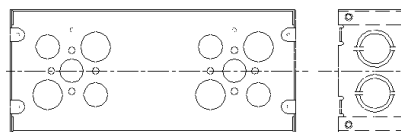

2 1/2" DEEP, 4 1/2" WIDE, 1/2 & 3/4 CONCENTRIC KNOCKOUTS

VICTOR PART NUMBER	LENGTH	CUBIC INCH CAPACITY	KNOCK - OUT SIDES	KNOCK- OUT ENDS	KNOCK- OUT BOTTOM		STANDARD PACKAGE	LBS PER 100 PIECES
					1/2"	3/4"		
VGB212-2	6 13/16	71.0	8	4	6	2	25	180
VGB212-3	8 5/8	90.5	10	4	6	4	20	220
VGB212-4	10 7/16	111.8	12	4	6	4	20	260
VGB212-5	12 1/4	128.7	14	4	6	4	10	290
VGB212-6	14 1/16	148.2	16	4	6	4	5	320
VGB212-7	15 7/8	169.5	18	4	6	4	5	360
VGB212-8	17 11/16	188.8	20	4	6	4	5	390
VGB212-9	19 1/2	208	22	4	6	4	5	420

2 1/2" DEEP, 4 1/2" WIDE, 3/4 & 1" CONCENTRIC KNOCKOUTS

VICTOR PART NUMBER	LENGTH	CUBIC INCH CAPACITY	KNOCK - OUT SIDES	KNOCK- OUT ENDS	KNOCK- OUT BOTTOM		STANDARD PACKAGE	LBS PER 100 PIECES
					1/2"	3/4"		
VGB212-2-341	6 13/16	71.0	8*	4	6	2	25	180
VGB212-3-341	8 5/8	90.5	10*	4	6	4	20	220
VGB212-4-341	10 7/16	111.8	12*	4	6	4	20	260
VGB212-5-341	12 1/4	128.7	14*	4	6	4	10	290
VGB212-6-341	14 1/16	148.2	16*	4	6	4	5	320
VGB212-7-341	15 7/8	169.5	18*	4	6	4	5	360
VGB212-8-341	17 11/16	188.8	20*	4	6	4	5	390
VGB212-9-341	19 1/2	208	22*	4	6	4	5	420

*FOUR OF THE SIDE KNOCKOUTS ARE 1/2" & 3/4", REMAINDER ARE 3/4" & 1"

KNOCKOUT PATTERN